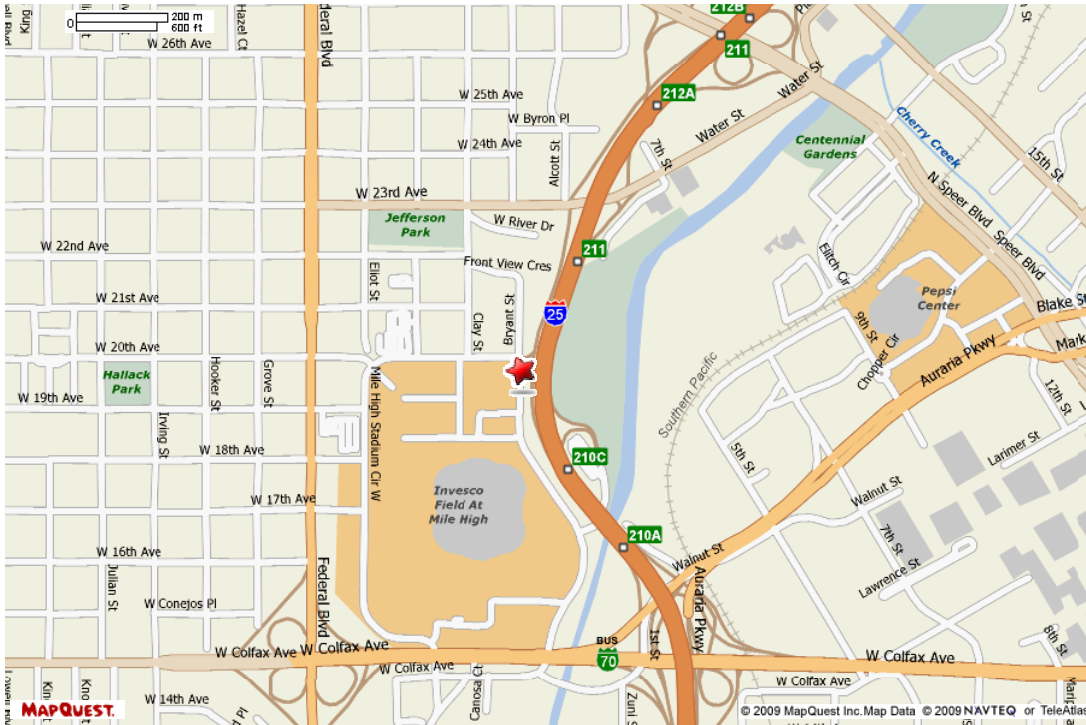

1975 Mile High Stadium Cir
Denver, CO 80204-1700